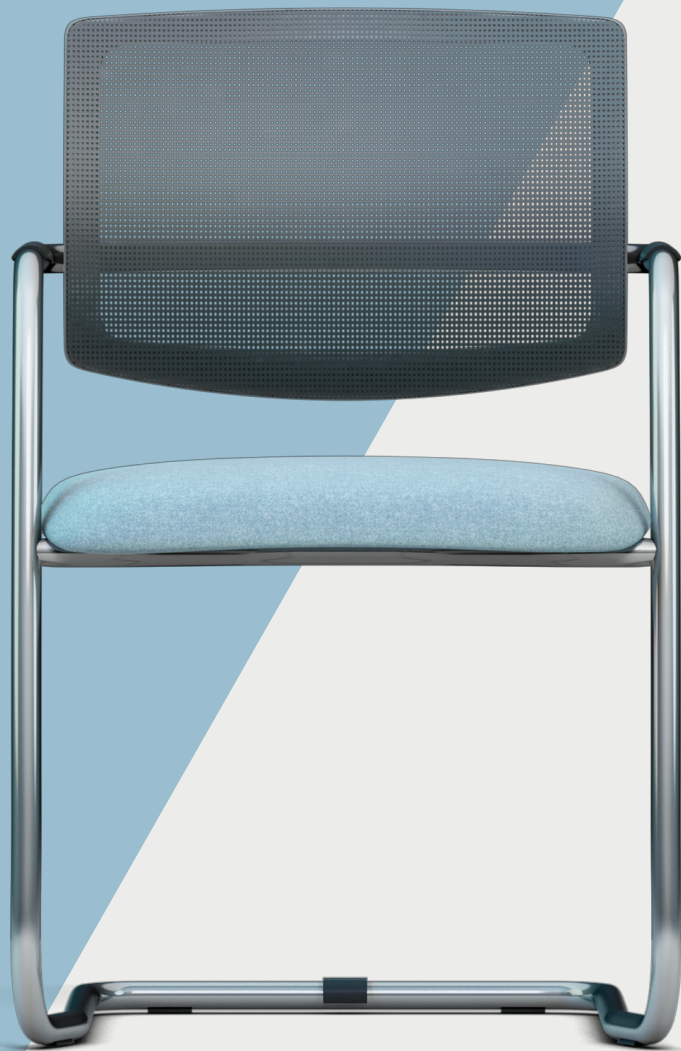

GRESHAM

METRIC PLUS
CONFERENCE SEATING

METRIC PLUS CONFERENCE SEATING

Metric Plus is a family of products including swivel, four leg and cantilever chairs.

- Perfect for use throughout the office environment.
 - Offered in a selection of back styles and sizes.
 - Range includes fabric, plastic and mesh back options.
-

PLASTIC COLOURS

MSFB
Full Back Swivel Base with Upholstered Seat and Back

MSHB
Half Back Swivel Base with Upholstered Seat and Back

MSHBM
Swivel Base with Mesh Back and Upholstered Seat

M4HBM
4 Leg Half Mesh Back and Upholstered Seat (Stackable)

MCHBM
Cantilever Half Mesh Back and Upholstered Seat (Stackable)

MCHBPL
Cantilever with Plastic Seat and Back (Stackable)

M4HBPL
4 Leg with Plastic Seat and Back (Stackable)

GRESHAM

GRESHAM OFFICE FURNITURE