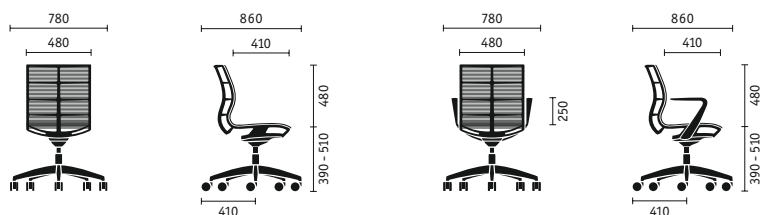

COMPANY OF THE FUTURE

Company:

se:joy:

The ergonomic features and the quality of the materials used are not the only reasons why Sedus products feel good. The principles according to which they are developed and finished are also a contributing factor. These principles include ecological compatibility, conservation of resources and recyclability. Principles, which have been defining the way Sedus does business for more than 50 years. Out of a sense of responsibility for the future.