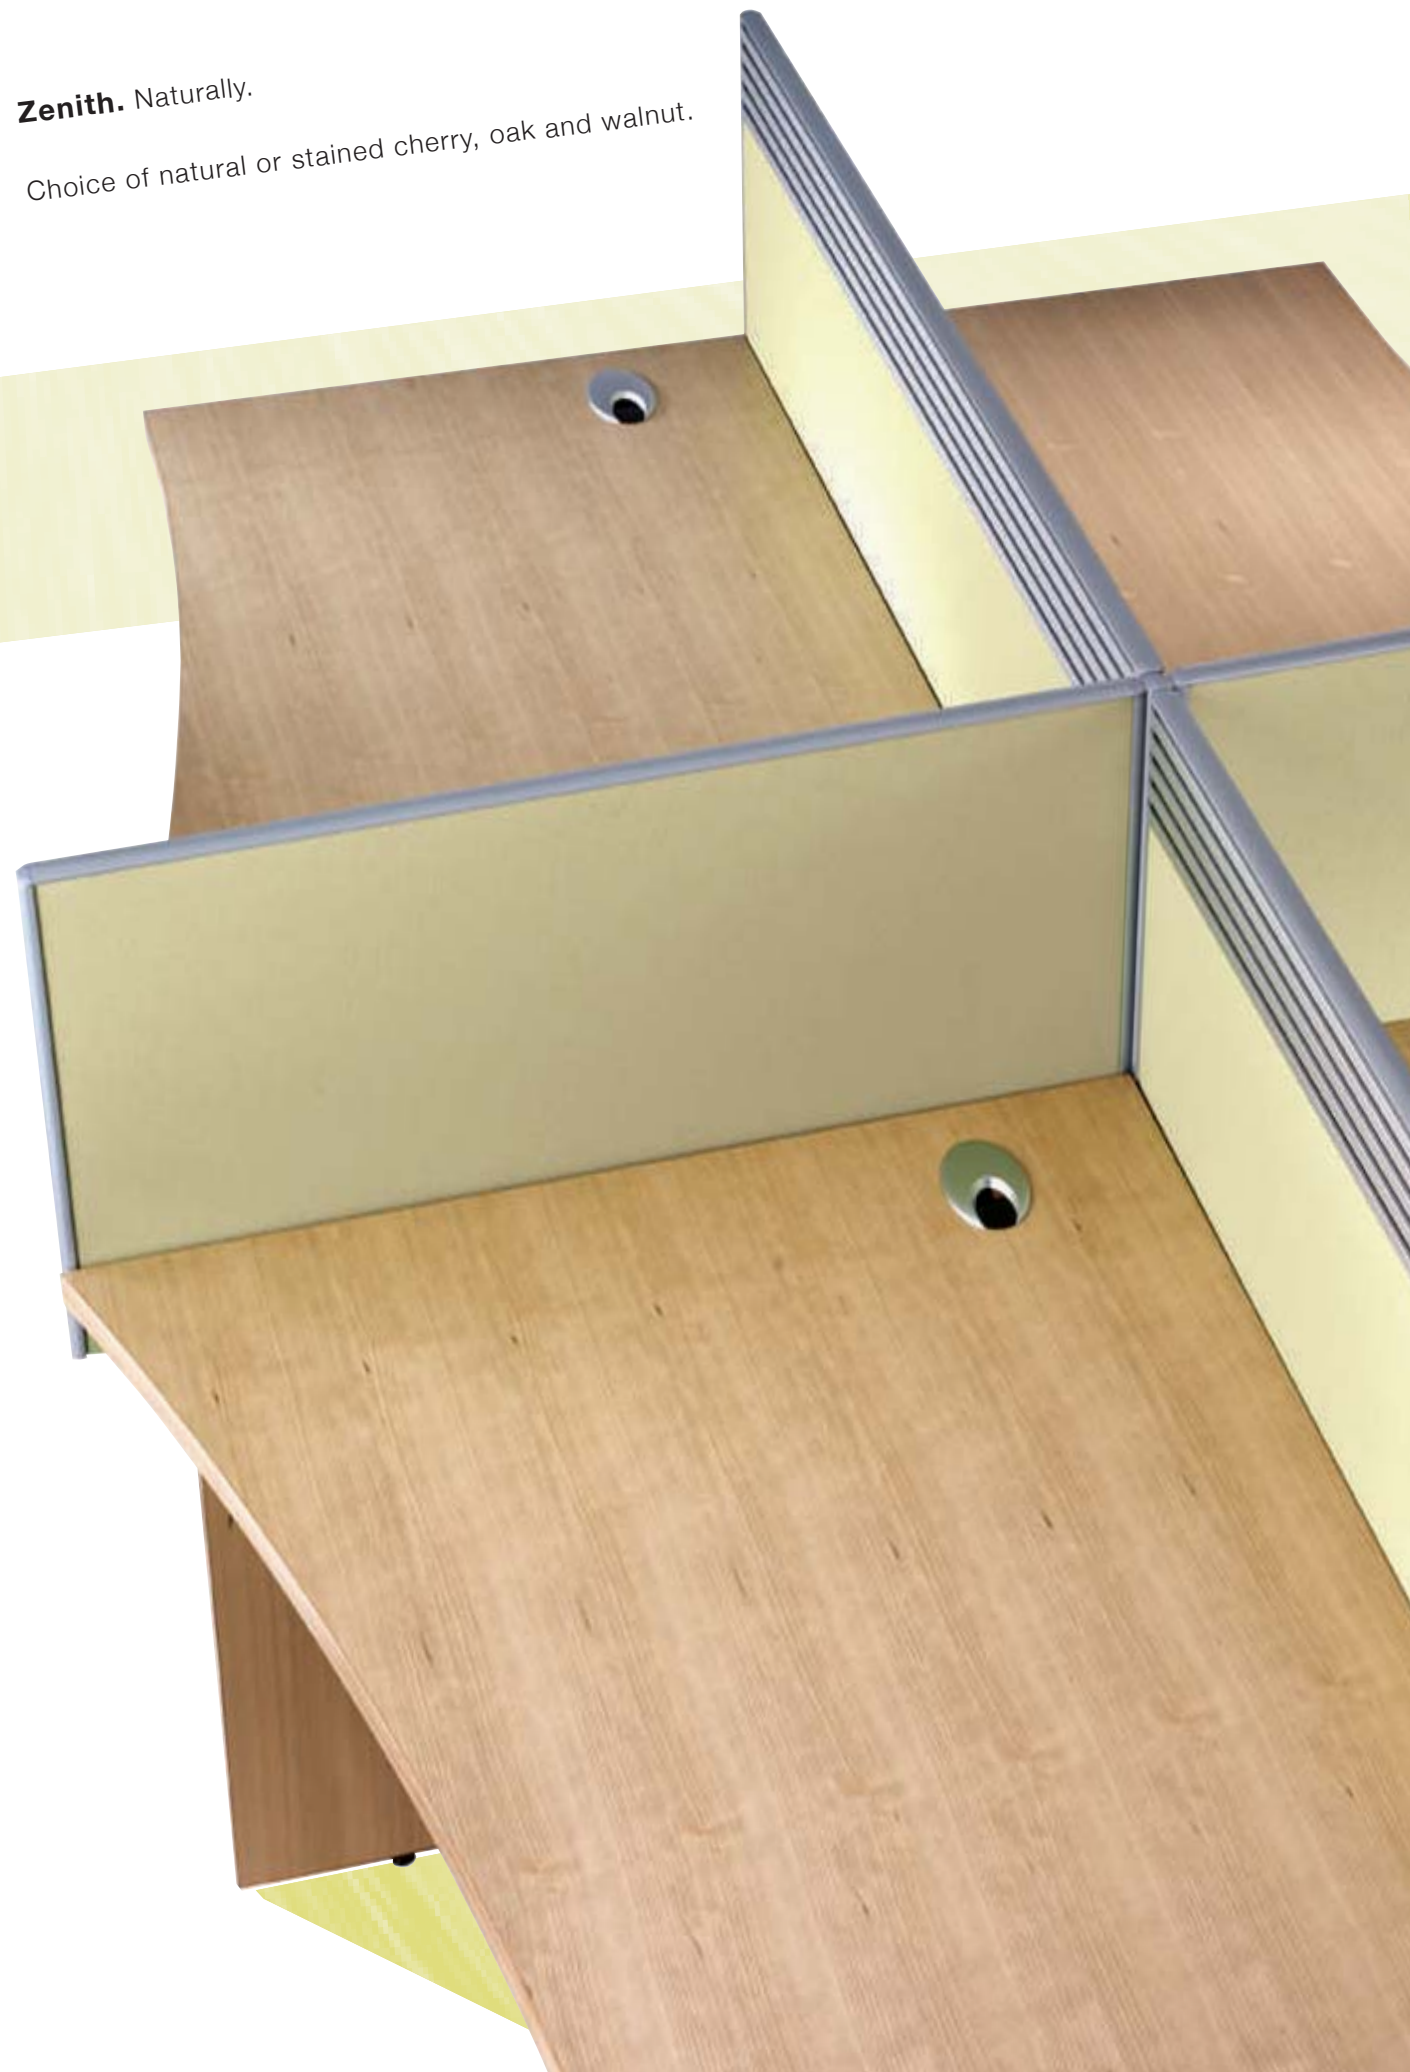

Zenith. Discover its hidden charms.
Contemporary soft-close feature
to storage doors.