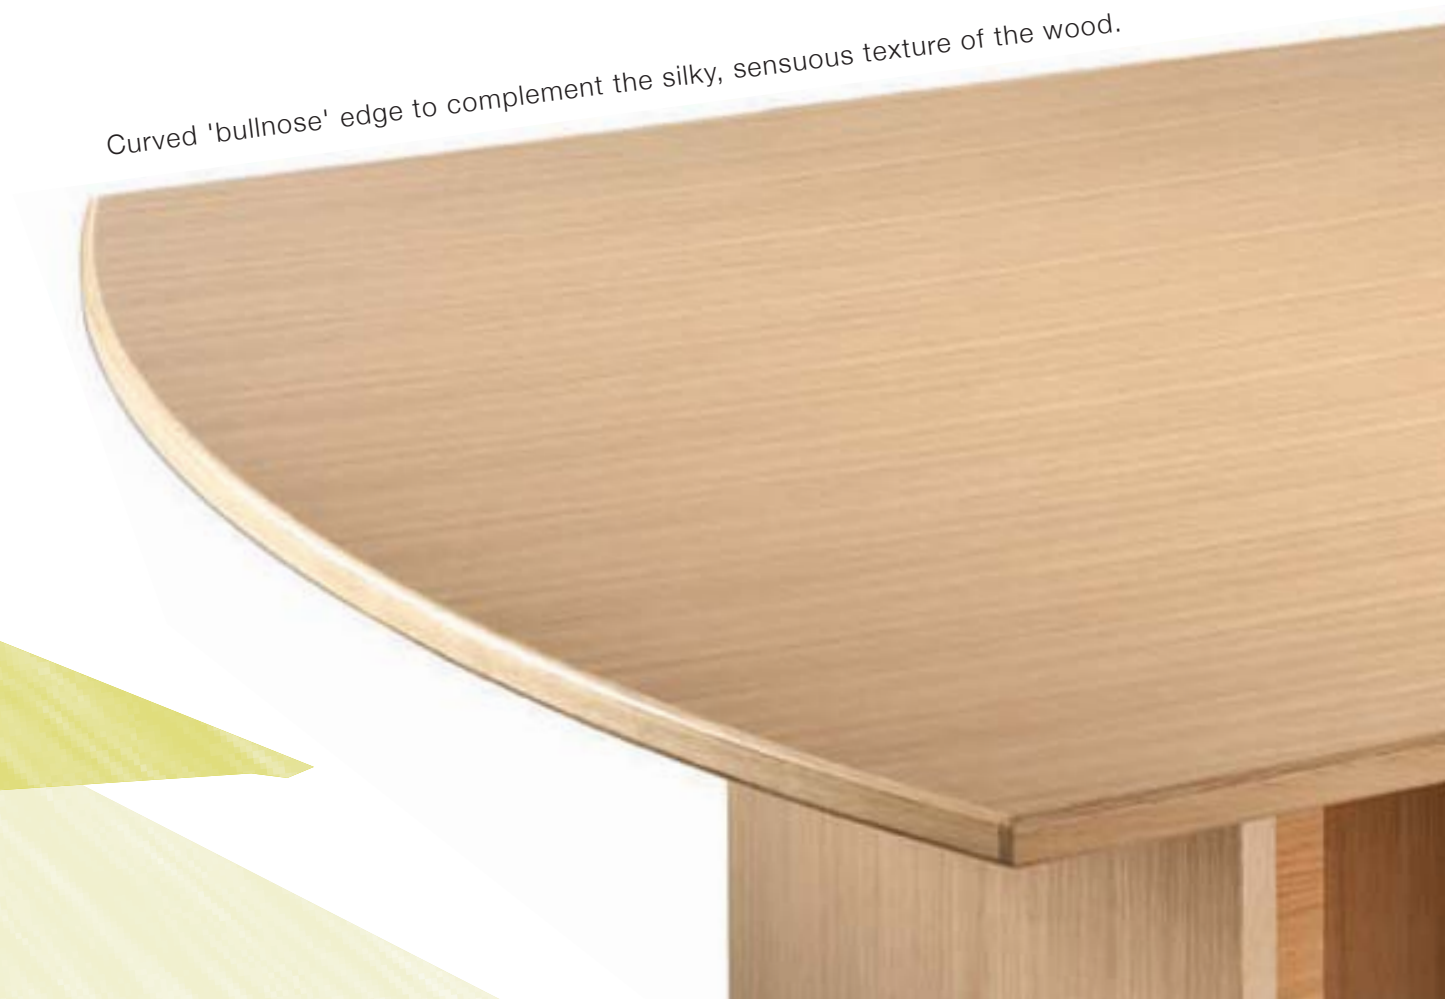

**Zenith.** For choice and flexibility.  
Wheeled bases and tilt-top tables for manoeuvrability and storage.

The streamlined effect is accentuated by the undercut  
chamfered edge option.

eborcraft

**Zenith.** A winning combination of beauty and functionality.  
Discreet cable port fitted to every Zenith desk and table.

**Zenith.** The epitome of co-ordinated office design.  
Desks, tables and storage units with matching veneers to create a unified effect.

Curved 'bullnose' edge to complement the silky, sensuous texture of the wood.